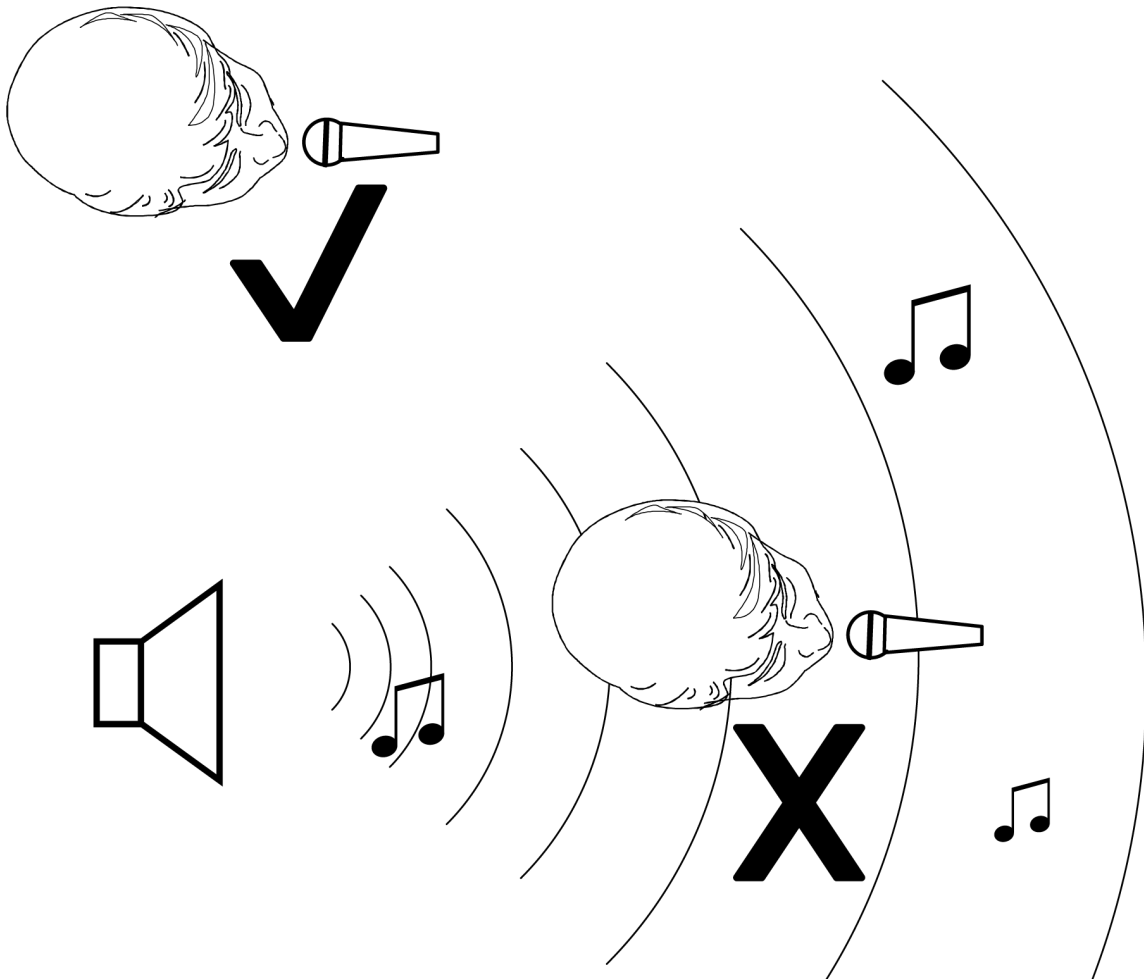

Avoiding Feedback (Howling)