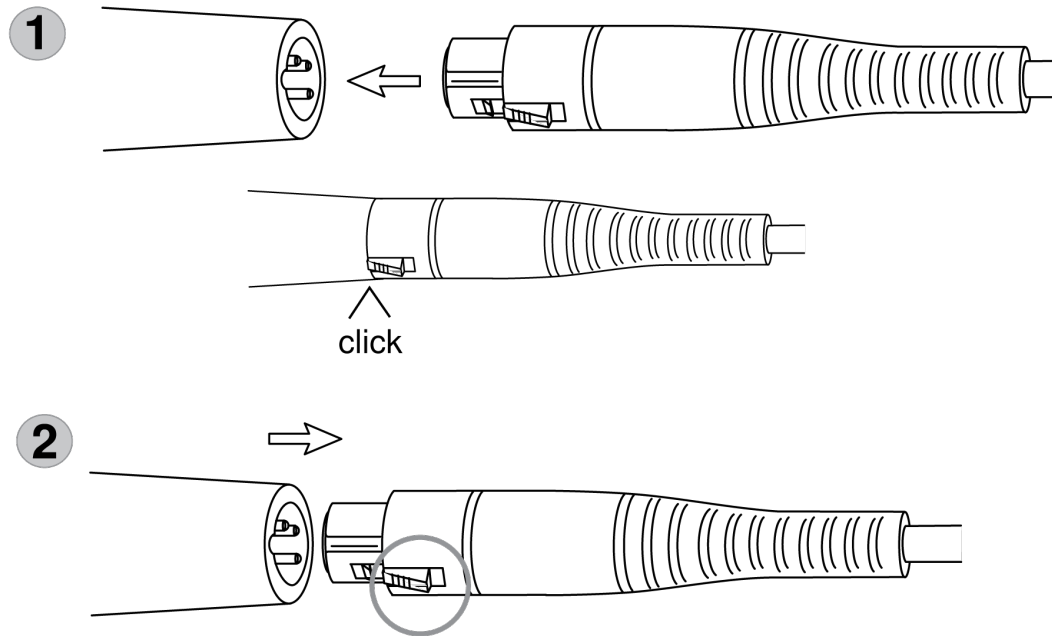


SV100 SV200 -- Unidirectional Dynamic Microphone

General Description

This Shure microphone can be used for karaoke, sound reinforcement, and recording applications. Its wide frequency response, unidirectional pickup pattern, and high output make vocal performances sound clear and vibrant. It is also suitable for instrument pickup.

Features

- Unidirectional (cardioid) pickup pattern to minimize feedback (howling)
- Durable metal construction
- Wide frequency response
- Neodymium magnet for high output
- On/Off switch

Connecting and Disconnecting the Microphone Cable

Microphone Use

Turn on the microphone by sliding the switch to "ON". Turn off the microphone by sliding the switch to "OFF". Keep the switch in the "OFF" position while connecting or disconnecting the microphone from the karaoke machine, mixer, or other device.