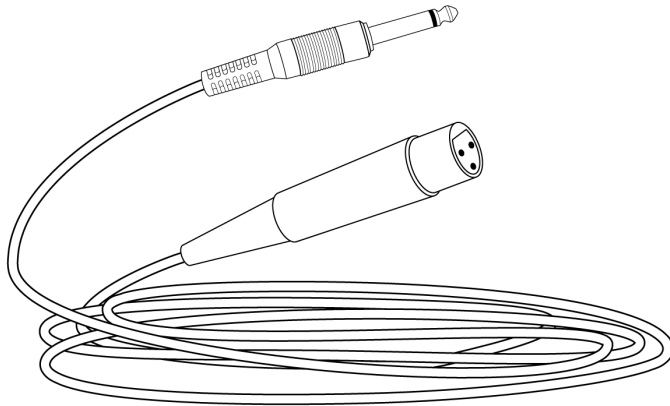

Accessories

Optional Accessories

C15AHZ