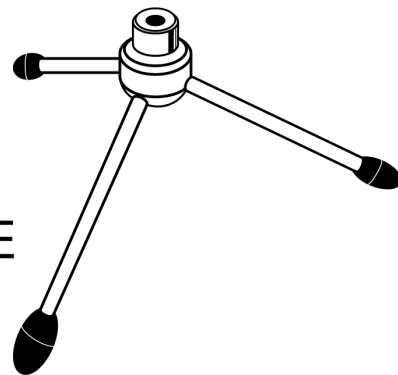

Accessories

Optional Accessories

S41E

Certifications

Eligible to bear CE Marking. Conforms to European EMC Directive 2004/108/EC. Meets Harmonized Standards EN55103-1:1996 and EN55103-2:1996, for residential (E1) and light industrial (E2) environments.

The CE Declaration of Conformity can be obtained from: www.shure.com/europe/compliance