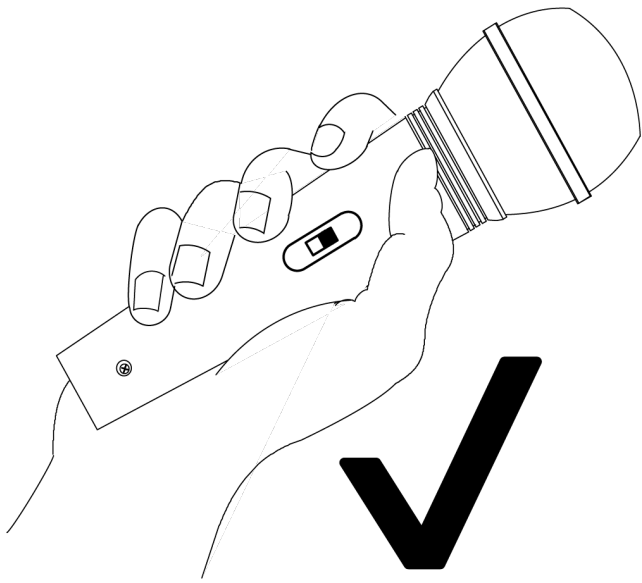


SV100 SV200 -- Unidirectional Dynamic Microphone

General Description

This Shure microphone can be used for karaoke, sound reinforcement, and recording applications. Its wide frequency response, unidirectional pickup pattern, and high output make vocal performances sound clear and vibrant. It is also suitable for instrument pickup.

Features

- Unidirectional (cardioid) pickup pattern to minimize feedback (howling)
- Durable metal construction
- Wide frequency response
- Neodymium magnet for high output
- On/Off switch

Connecting and Disconnecting the Microphone Cable

Microphone Use

Turn on the microphone by sliding the switch to "ON". Turn off the microphone by sliding the switch to "OFF". Keep the switch in the "OFF" position while connecting or disconnecting the microphone from the karaoke machine, mixer, or other device.